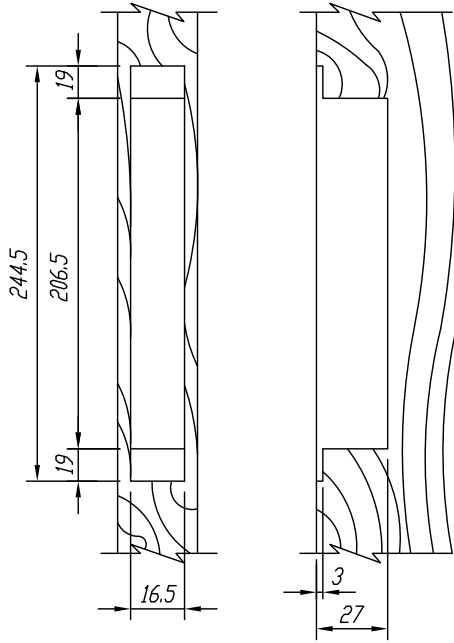

# DRAWINGS FOR INSTALLATION INSTRUCTION OF ELECTRIC LOCK

size of cutout  
(wooden door)

to fix with screws  
(wooden door)

size of cutout  
(metal door)

to fix with screws  
(metal door)

CIRCUIT DIAGRAM  
MODEL : EL-203-1  
DC-12V