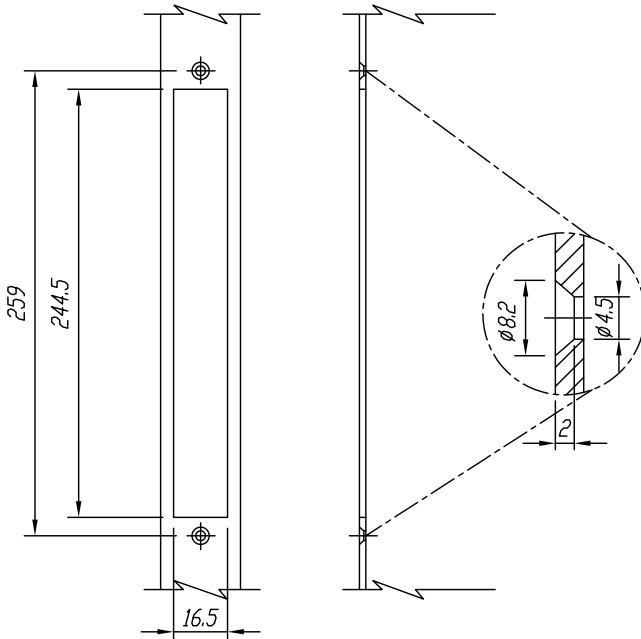

# DRAWINGS FOR INSTALLATION INSTRUCTION OF ELECTRIC LOCK

size of cutout  
(wooden door)

to fix with screws  
(wooden door)

size of cutout  
(metal door)

to fix with screws  
(metal door)

CIRCUIT DIAGRAM  
MODEL : EL-203-1  
DC-12V