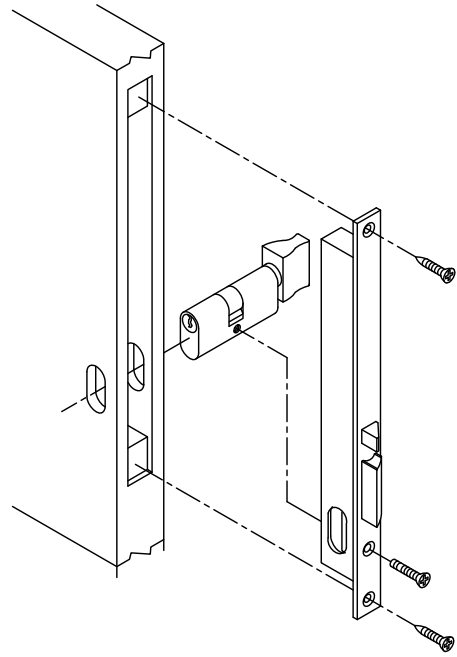

# DRAWINGS FOR INSTALLATION INSTRUCTION OF ELECTRIC LOCK

size of cutout  
(wooden door)

to fix with screws  
(wooden door)

size of cutout  
(metal door)

to fix with screws  
(metal door)

CIRCUIT DIAGRAM  
MODEL : EL-203-1  
DC-12V