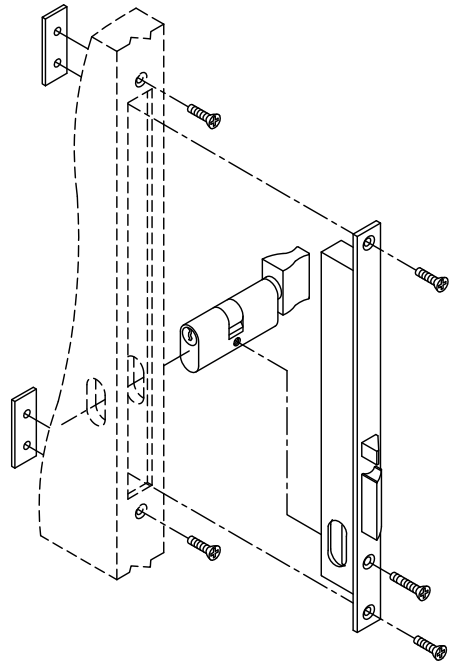

# DRAWINGS FOR INSTALLATION INSTRUCTION OF ELECTRIC LOCK

size of cutout  
(wooden door)

to fix with screws  
(wooden door)

size of cutout  
(metal door)

to fix with screws  
(metal door)

CIRCUIT DIAGRAM  
MODEL : EL-203-1  
DC-12V