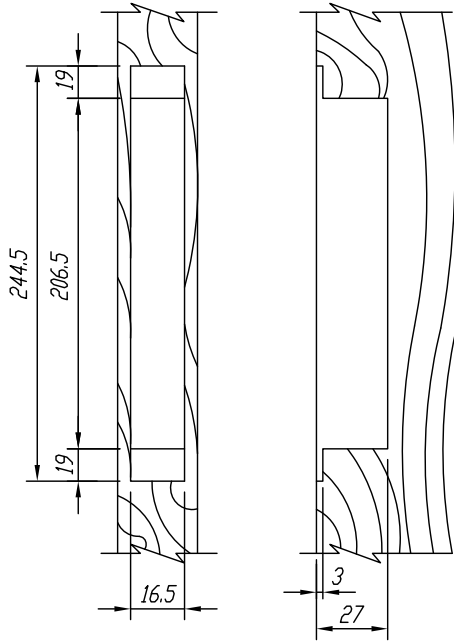

DRAWINGS FOR INSTALLATION INSTRUCTION OF ELECTRIC LOCK

size of cutout
(wooden door)

to fix with screws
(wooden door)

size of cutout
(metal door)

to fix with screws
(metal door)

CIRCUIT DIAGRAM
MODEL : EL-203-2
DC-12V