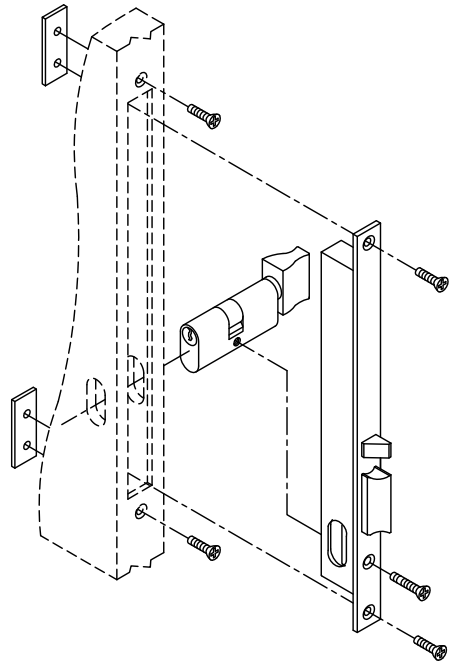

DRAWINGS FOR INSTALLATION INSTRUCTION OF ELECTRIC LOCK

size of cutout
(wooden door)

to fix with screws
(wooden door)

size of cutout
(metal door)

to fix with screws
(metal door)

CIRCUIT DIAGRAM
MODEL : EL-203-2
DC-12V