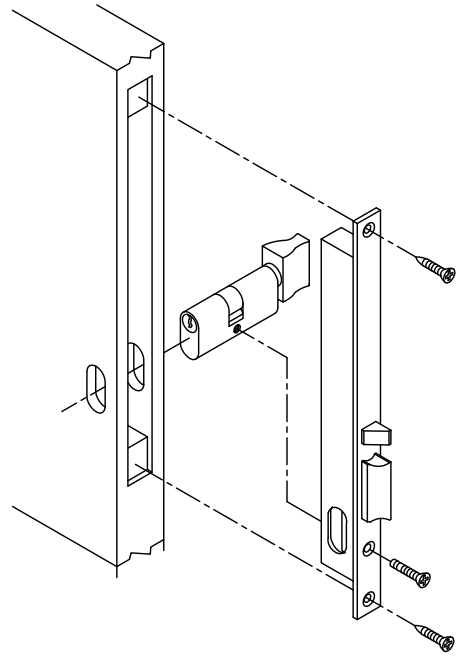

DRAWINGS FOR INSTALLATION INSTRUCTION OF ELECTRIC LOCK

size of cutout
(wooden door)

to fix with screws
(wooden door)

size of cutout
(metal door)

to fix with screws
(metal door)

CIRCUIT DIAGRAM
MODEL : EL-203-2
DC-12V