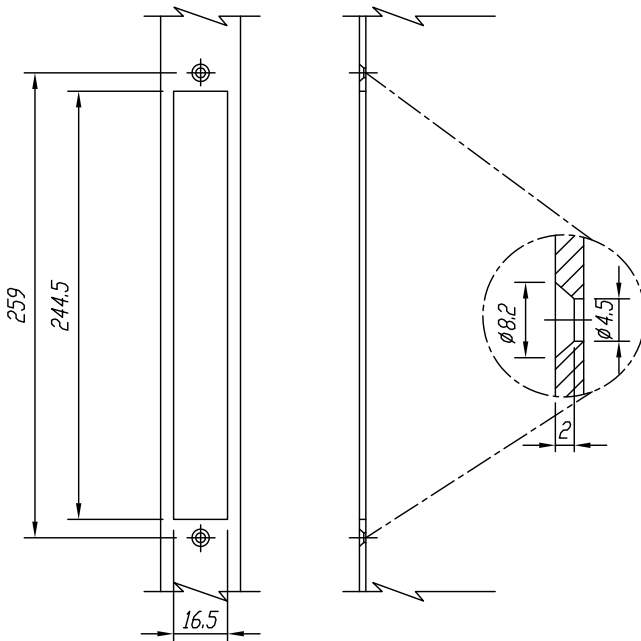

DRAWINGS FOR INSTALLATION INSTRUCTION OF ELECTRIC LOCK

size of cutout
(wooden door)

to fix with screws
(wooden door)

size of cutout
(metal door)

to fix with screws
(metal door)

CIRCUIT DIAGRAM
MODEL : EL-203-2
DC-12V