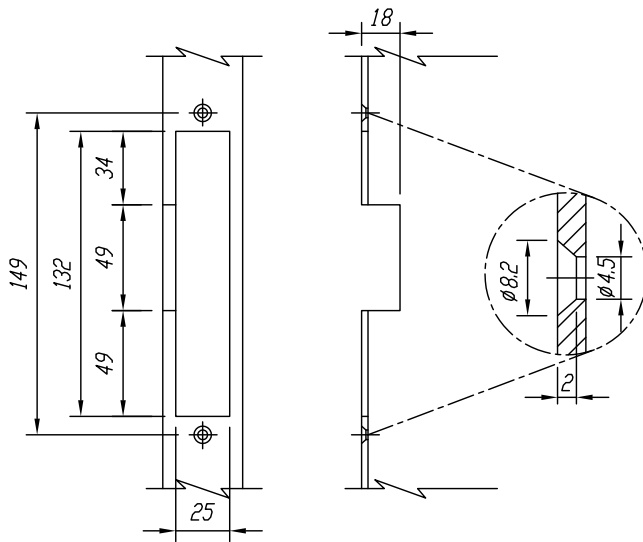

DRAWINGS FOR INSTALLATION INSTRUCTION OF ELECTRIC LOCK

size of cutout
(wooden door)

to fix with screws
(wooden door)

size of cutout
(metal door)

to fix with screws
(metal door)

CIRCUIT DIAGRAM
MODEL : EL-209A
AC-12V DC-9V