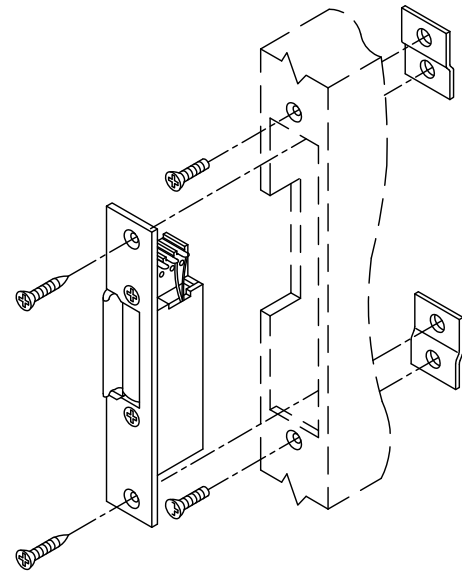

DRAWINGS FOR INSTALLATION INSTRUCTION OF ELECTRIC LOCK

size of cutout
(wooden door)

to fix with screws
(wooden door)

size of cutout
(metal door)

to fix with screws
(metal door)

CIRCUIT DIAGRAM
MODEL : EL-209A
AC-12V DC-9V