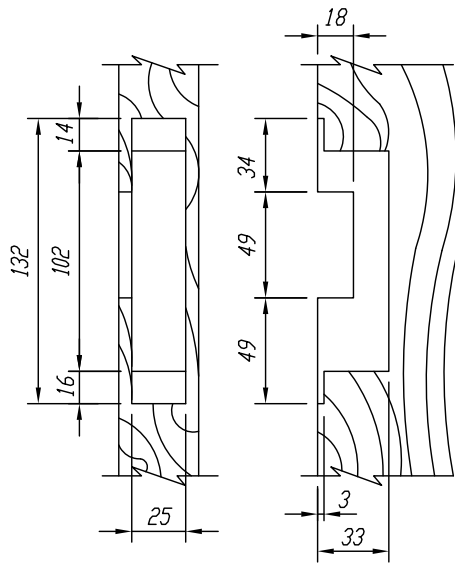

DRAWINGS FOR INSTALLATION INSTRUCTION OF ELECTRIC LOCK

size of cutout
(wooden door)

to fix with screws
(wooden door)

size of cutout
(metal door)

to fix with screws
(metal door)

CIRCUIT DIAGRAM
MODEL : EL-209A
AC-12V DC-9V