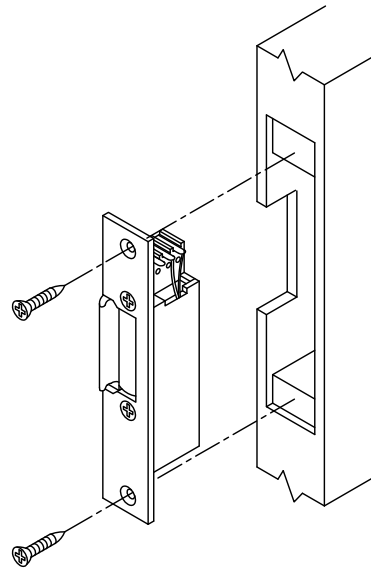

DRAWINGS FOR INSTALLATION INSTRUCTION OF ELECTRIC LOCK

size of cutout
(wooden door)

to fix with screws
(wooden door)

size of cutout
(metal door)

to fix with screws
(metal door)

CIRCUIT DIAGRAM
MODEL : EL-209A
AC-12V DC-9V