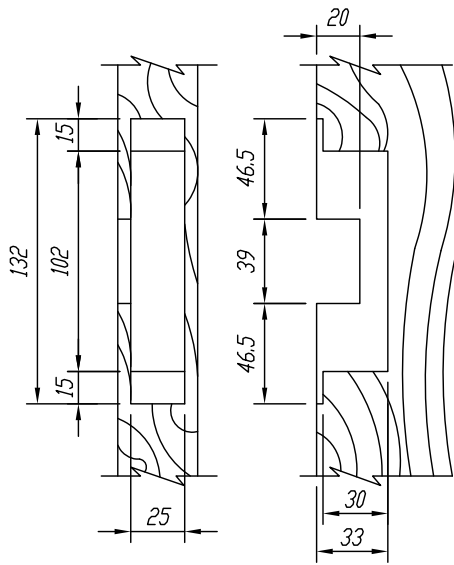

# DRAWINGS FOR INSTALLATION INSTRUCTION OF ELECTRIC LOCK

size of cutout  
(wooden door)

to fix with screws  
(wooden door)

size of cutout  
(metal door)

to fix with screws  
(metal door)

CIRCUIT DIAGRAM  
MODEL : EL-390A  
AC-12V DC-9V