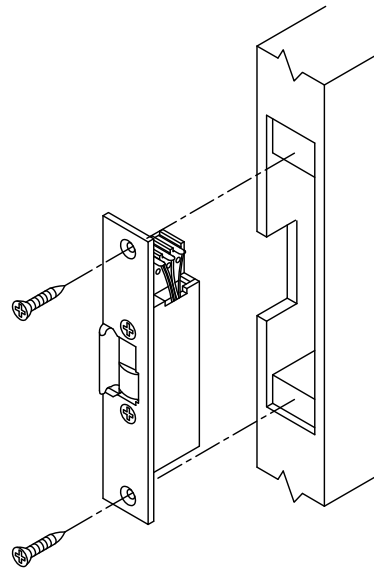

# DRAWINGS FOR INSTALLATION INSTRUCTION OF ELECTRIC LOCK

size of cutout  
(wooden door)

to fix with screws  
(wooden door)

size of cutout  
(metal door)

to fix with screws  
(metal door)

CIRCUIT DIAGRAM  
MODEL : EL-390A  
AC-12V DC-9V