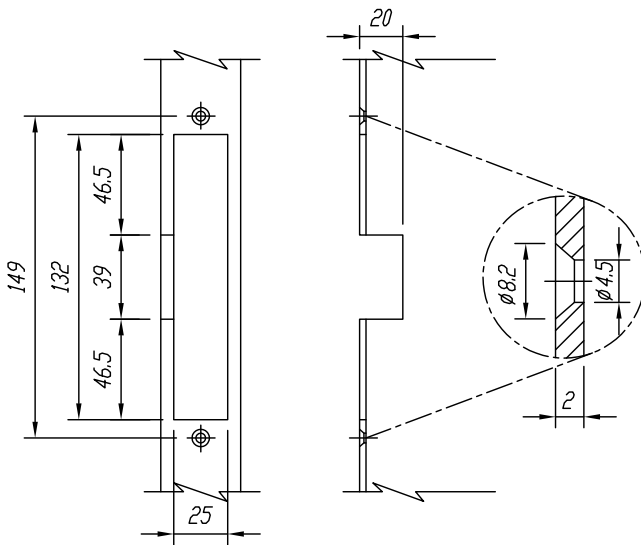

# DRAWINGS FOR INSTALLATION INSTRUCTION OF ELECTRIC LOCK

size of cutout  
(wooden door)

to fix with screws  
(wooden door)

size of cutout  
(metal door)

to fix with screws  
(metal door)

CIRCUIT DIAGRAM  
MODEL : EL-390A  
AC-12V DC-9V