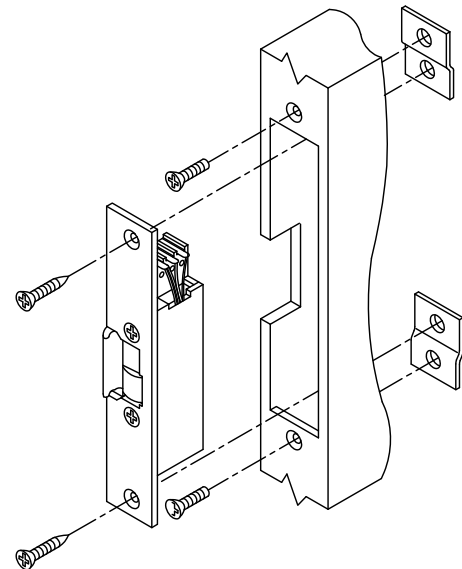

# DRAWINGS FOR INSTALLATION INSTRUCTION OF ELECTRIC LOCK

size of cutout  
(wooden door)

to fix with screws  
(wooden door)

size of cutout  
(metal door)

to fix with screws  
(metal door)

CIRCUIT DIAGRAM  
MODEL : EL-390A  
AC-12V DC-9V