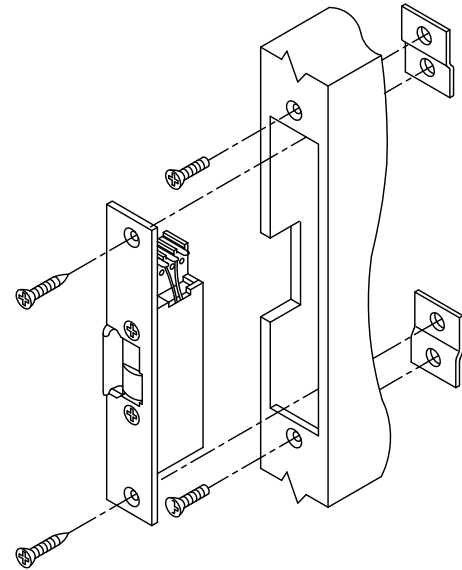

DRAWINGS FOR INSTALLATION INSTRUCTION OF ELECTRIC LOCK

size of cutout
(wooden door)

to fix with screws
(wooden door)

size of cutout
(metal door)

to fix with screws
(metal door)

CIRCUIT DIAGRAM
MODEL : EL-391A
AC-12V DC-9V