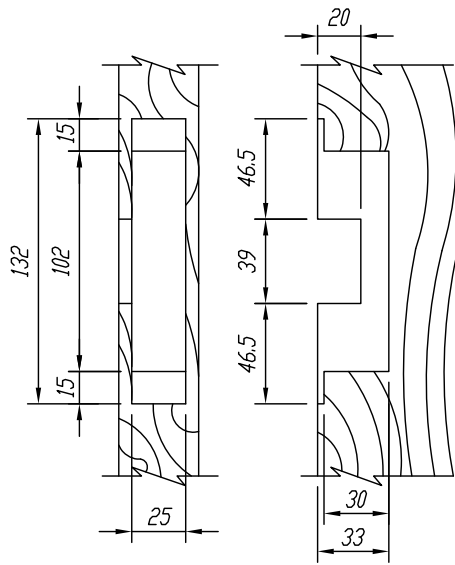

DRAWINGS FOR INSTALLATION INSTRUCTION OF ELECTRIC LOCK

size of cutout
(wooden door)

to fix with screws
(wooden door)

size of cutout
(metal door)

to fix with screws
(metal door)

CIRCUIT DIAGRAM
MODEL : EL-391A
AC-12V DC-9V