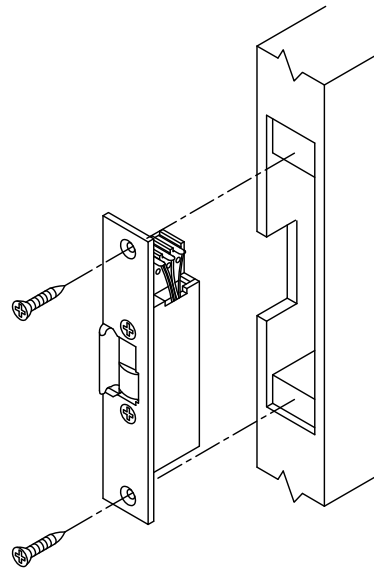

DRAWINGS FOR INSTALLATION INSTRUCTION OF ELECTRIC LOCK

size of cutout
(wooden door)

to fix with screws
(wooden door)

size of cutout
(metal door)

to fix with screws
(metal door)

CIRCUIT DIAGRAM
MODEL : EL-391A
AC-12V DC-9V