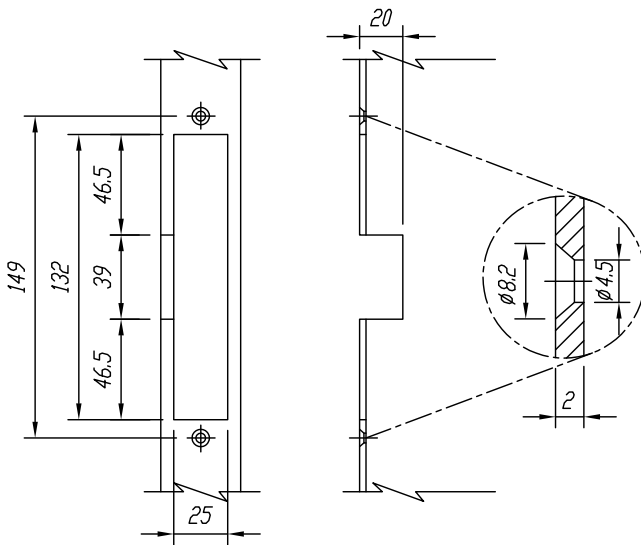

DRAWINGS FOR INSTALLATION INSTRUCTION OF ELECTRIC LOCK

size of cutout
(wooden door)

to fix with screws
(wooden door)

size of cutout
(metal door)

to fix with screws
(metal door)

CIRCUIT DIAGRAM
MODEL : EL-391A
AC-12V DC-9V